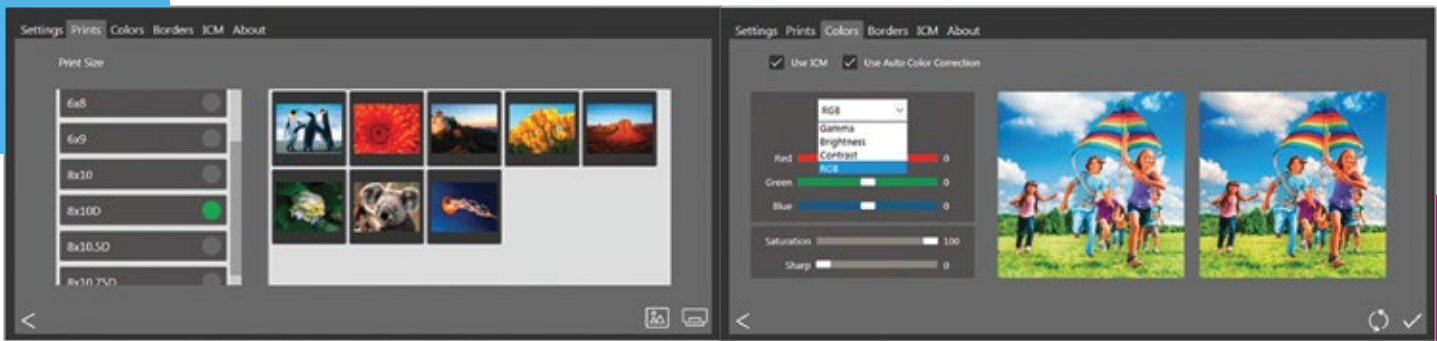

hot Folder Print Utility

by DNP

Hot Folder Print (HFP) acts as an integration tool allowing software developers an easy method to integrate DNP printers!

Multiple Printers

HFP's software interface provides full control of the DNP printer setting for easy photo printing. Connect up to 4 printers – DS620A, DS40, DS80, DS80DX, DS-RX1HS – for simultaneous printing and print job spanning between like printers.

Easy Integration

HFP is an easy-to-use software utility for printing images with any DNP printer. HFP acts as an integration tool for software developers. The improved GUI offers updated dashboard view, customizable low media warning, and color profiles.

Color Control

HFP allows users to control color settings including Auto correction, RGB, Gamma, Brightness, Contrast, Saturation, and Sharpness. Utilize individual channel control or move channels together. Quickly revert to neutral settings.

Multiple Languages

The modern and easy-to-navigate GUI has expanded language support including English, French (Canada), Spanish (Latin America), and Portuguese (Brazil). Multiple languages are also supported in HFP's menus, dashboards, and color profiles.